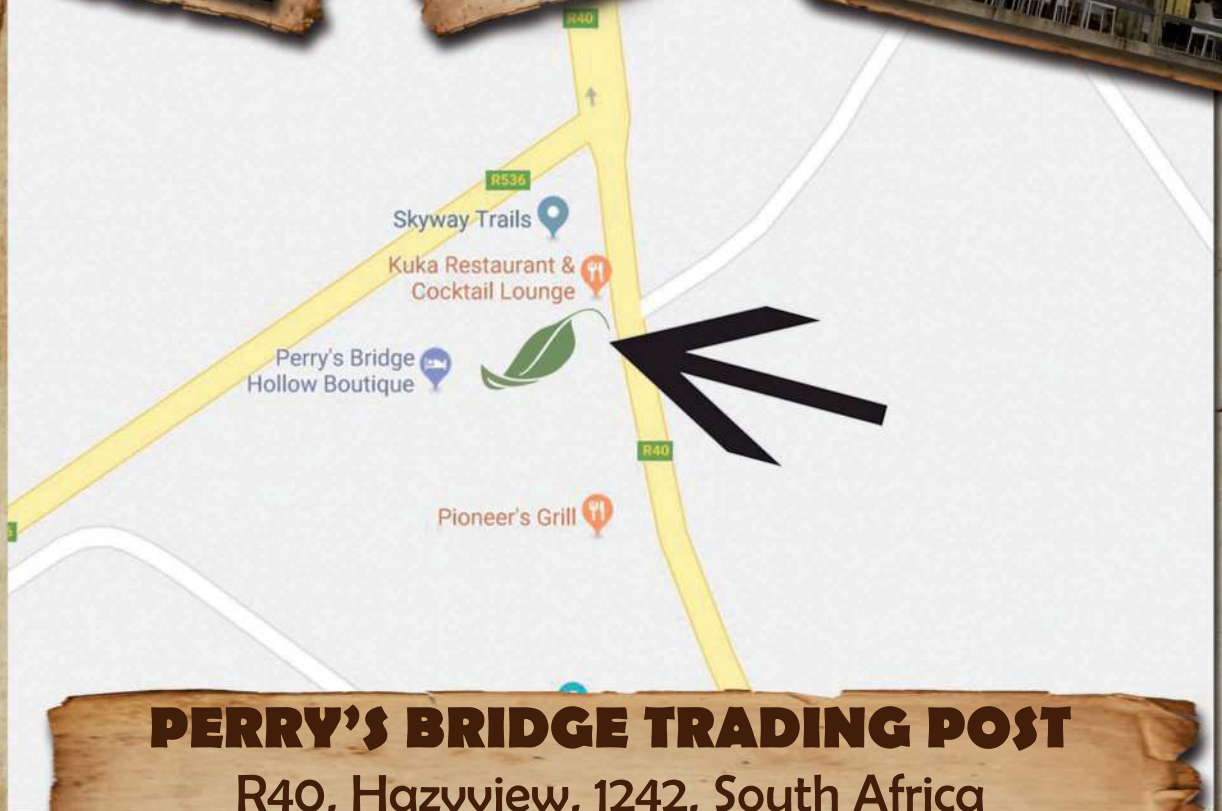

TOURS INFO

THE PICK-UP POINT
IN HAZYVIEW
FOR OPEN VEHICLE
SAFARI DAY-TOURS

PERRY'S BRIDGE TRADING POST

R40, Hazyview, 1242, South Africa

In front of Kuka Restaurant

KURT SAFARI CO

Office: +27 (0)63 718 5590